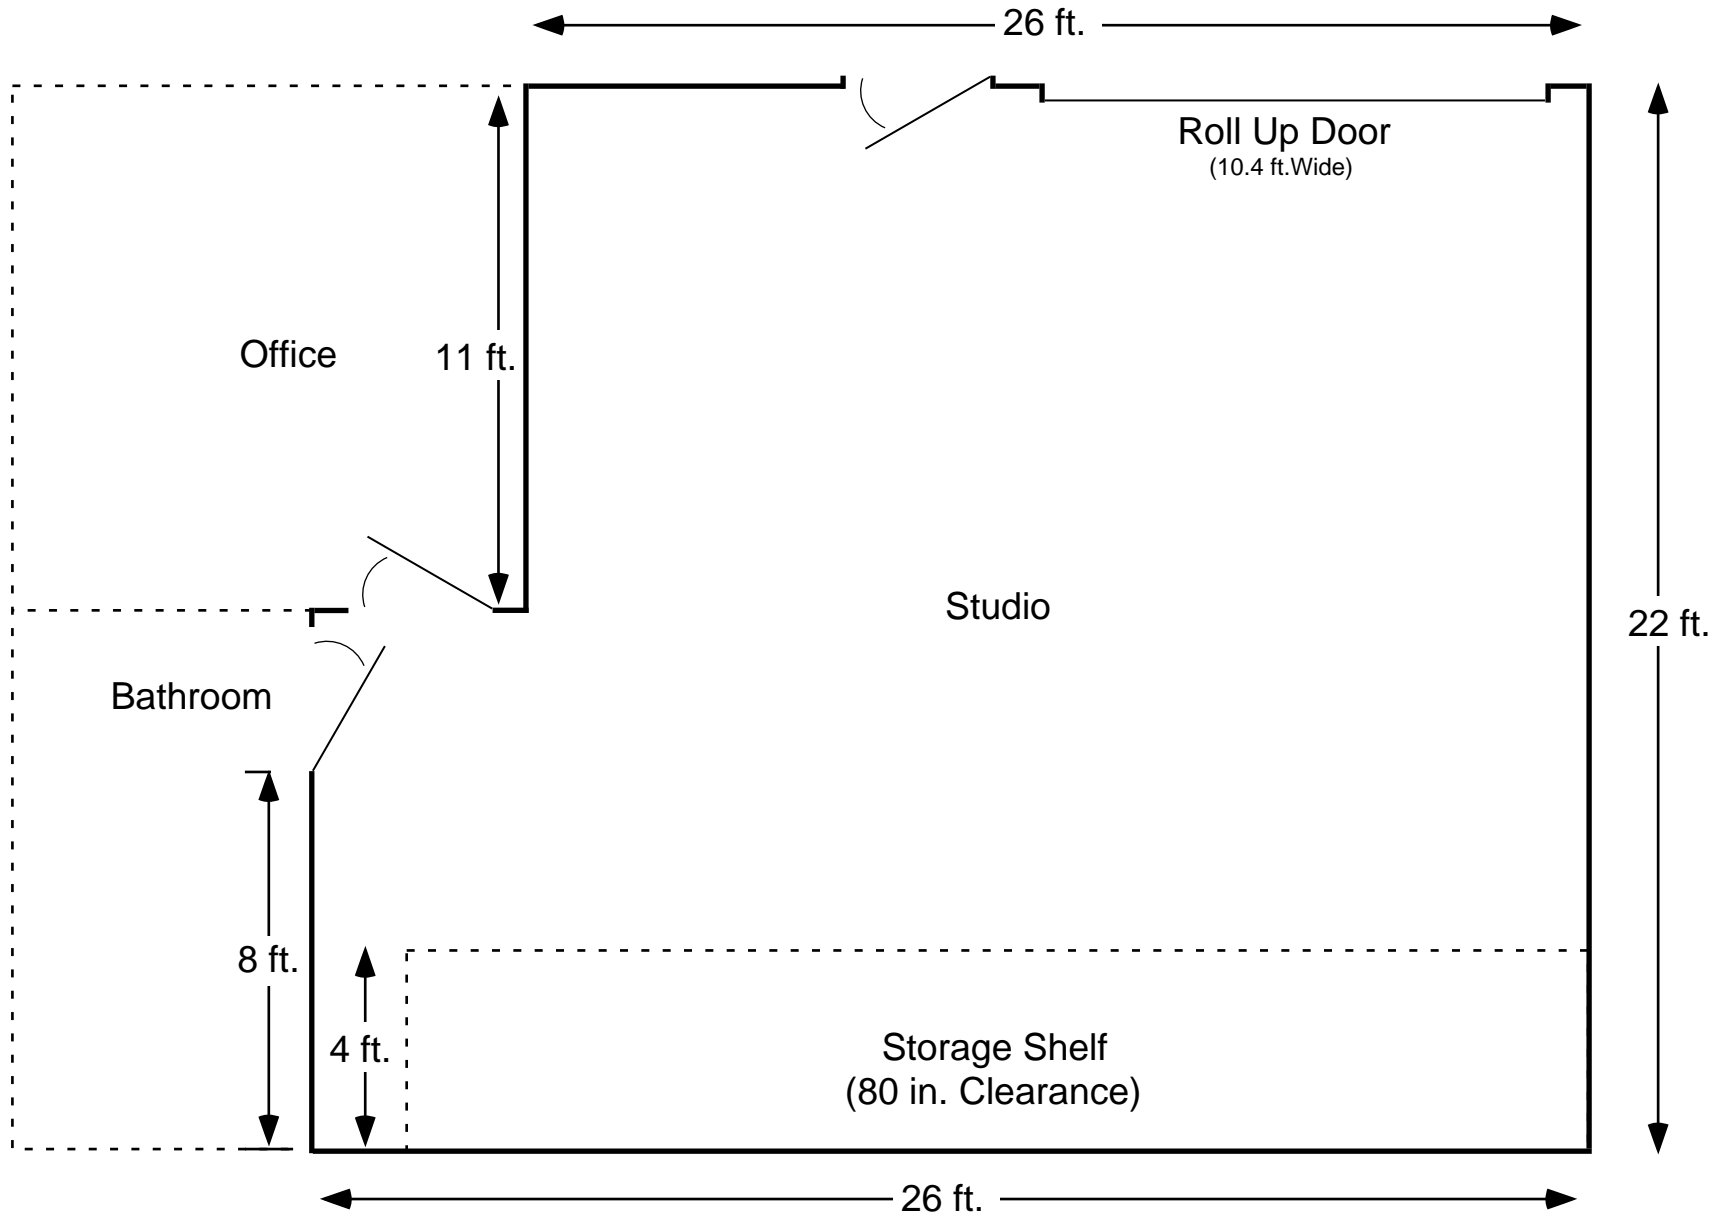

REAL DEAL STUDIO

(Floor Plan)

Ceiling Height: 11 ft.

| |
|------------------|
| REAL DEAL STUDIO |
| FLOOR PLAN |
| SCALE: 1/4 in. |